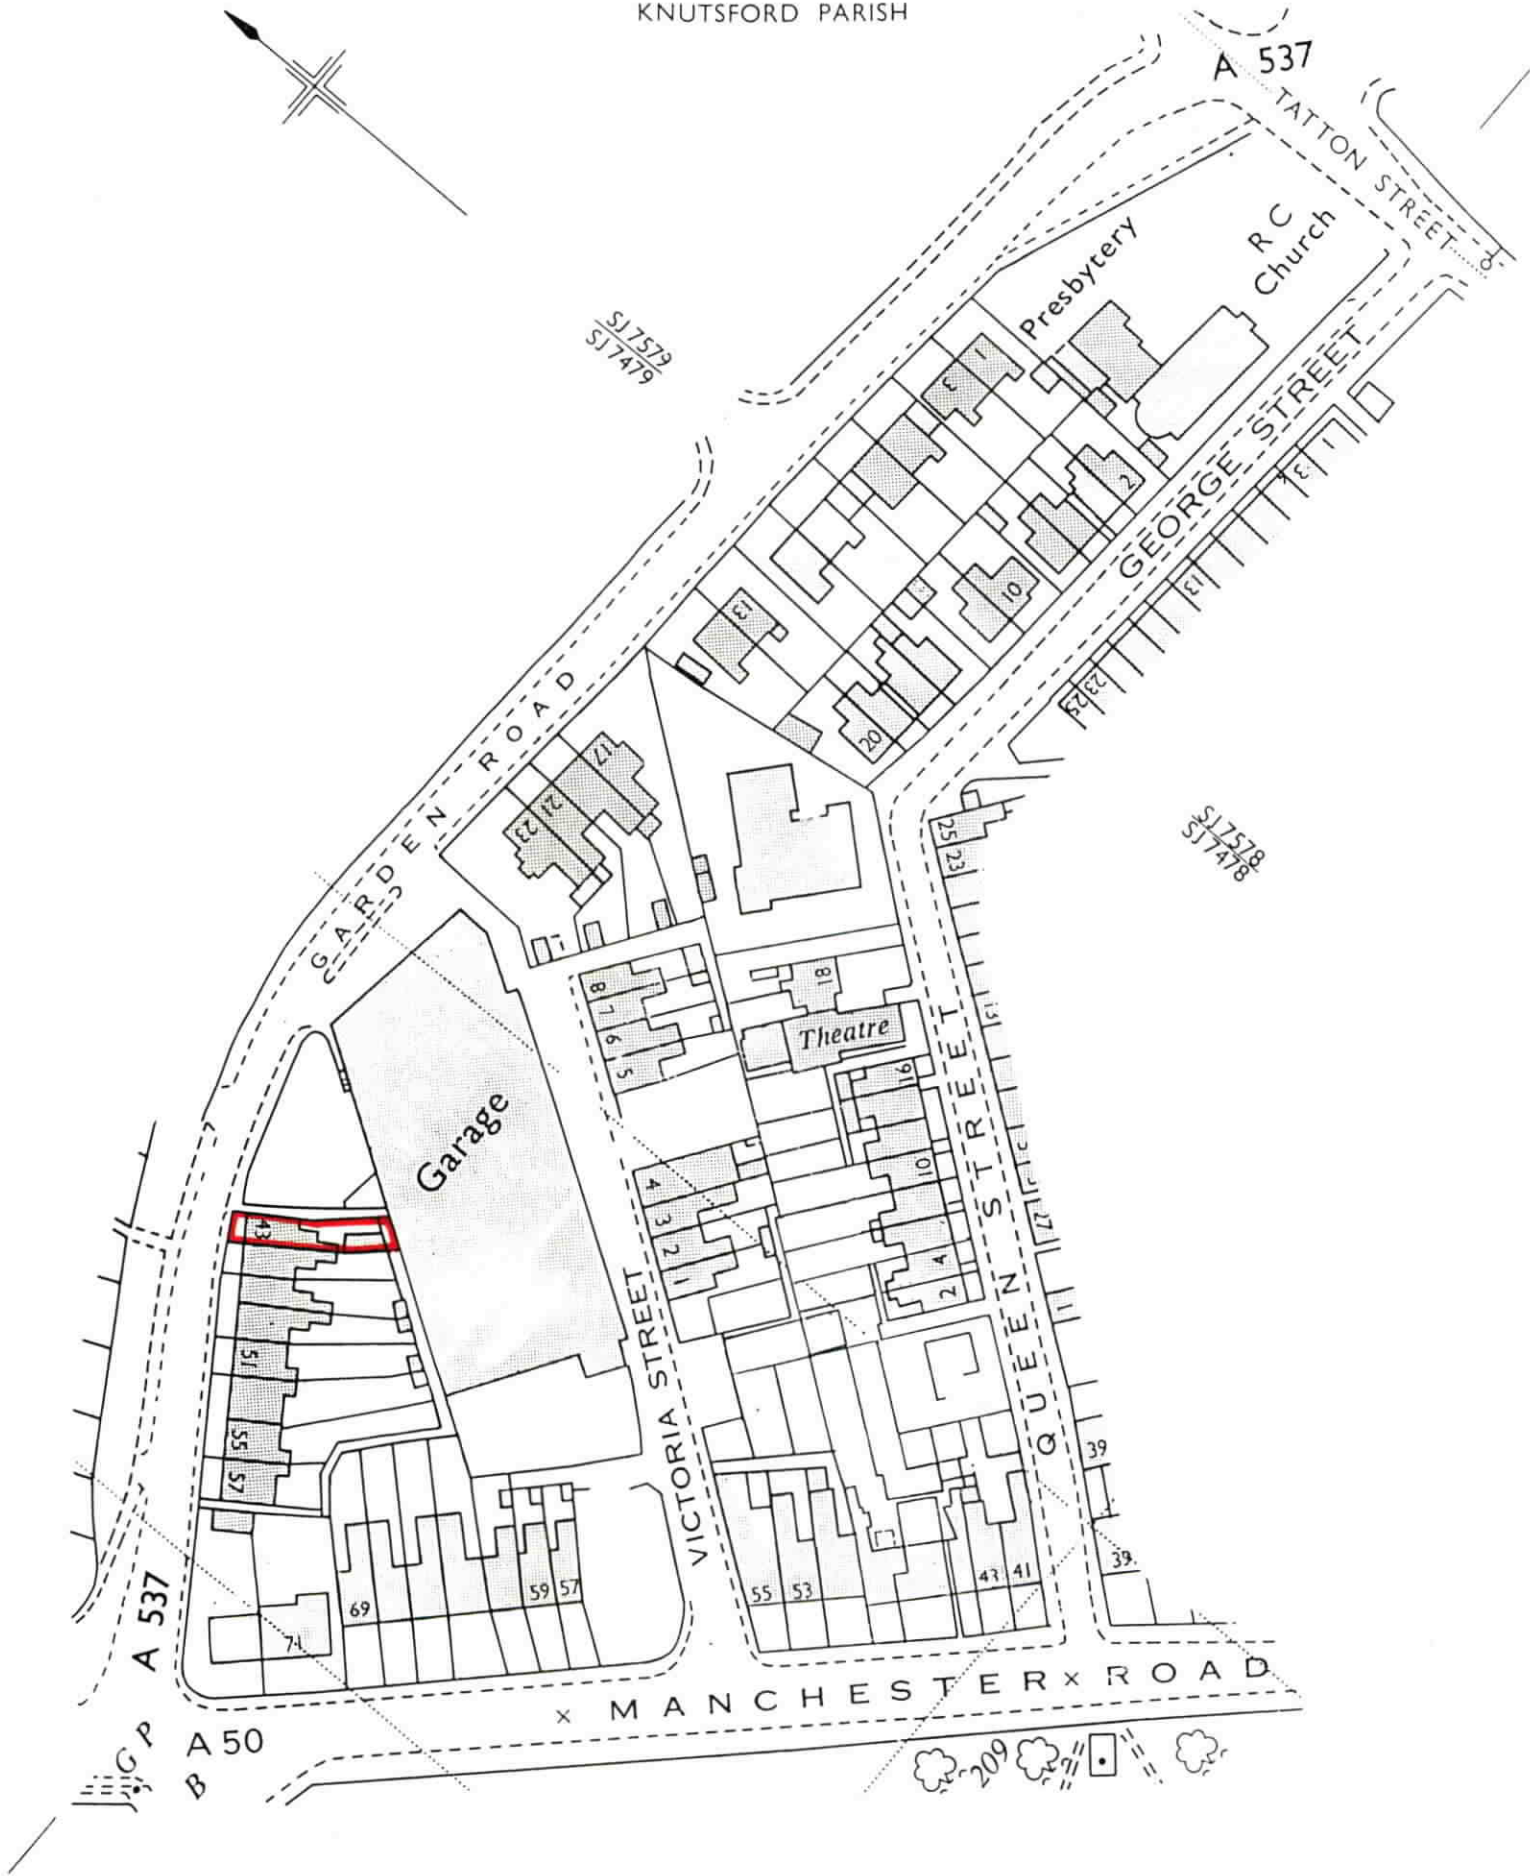

H.M. LAND REGISTRY		TITLE NUMBER	
		CH270928	
ORDNANCE SURVEY PLAN REFERENCE	SJ 7478	SECTION M	Scale 1/1250 Enlarged from 1/2500
COUNTY CHESHIRE	DISTRICT MACCLESFIELD	© Crown copyright 1985	

KNUTSFORD PARISH

This is a print of the view of the title plan obtained from HM Land Registry showing the state of the title plan on 07 November 2022 at 10:46:35. This title plan shows the general position, not the exact line, of the boundaries. It may be subject to distortions in scale. Measurements scaled from this plan may not match measurements between the same points on the ground.